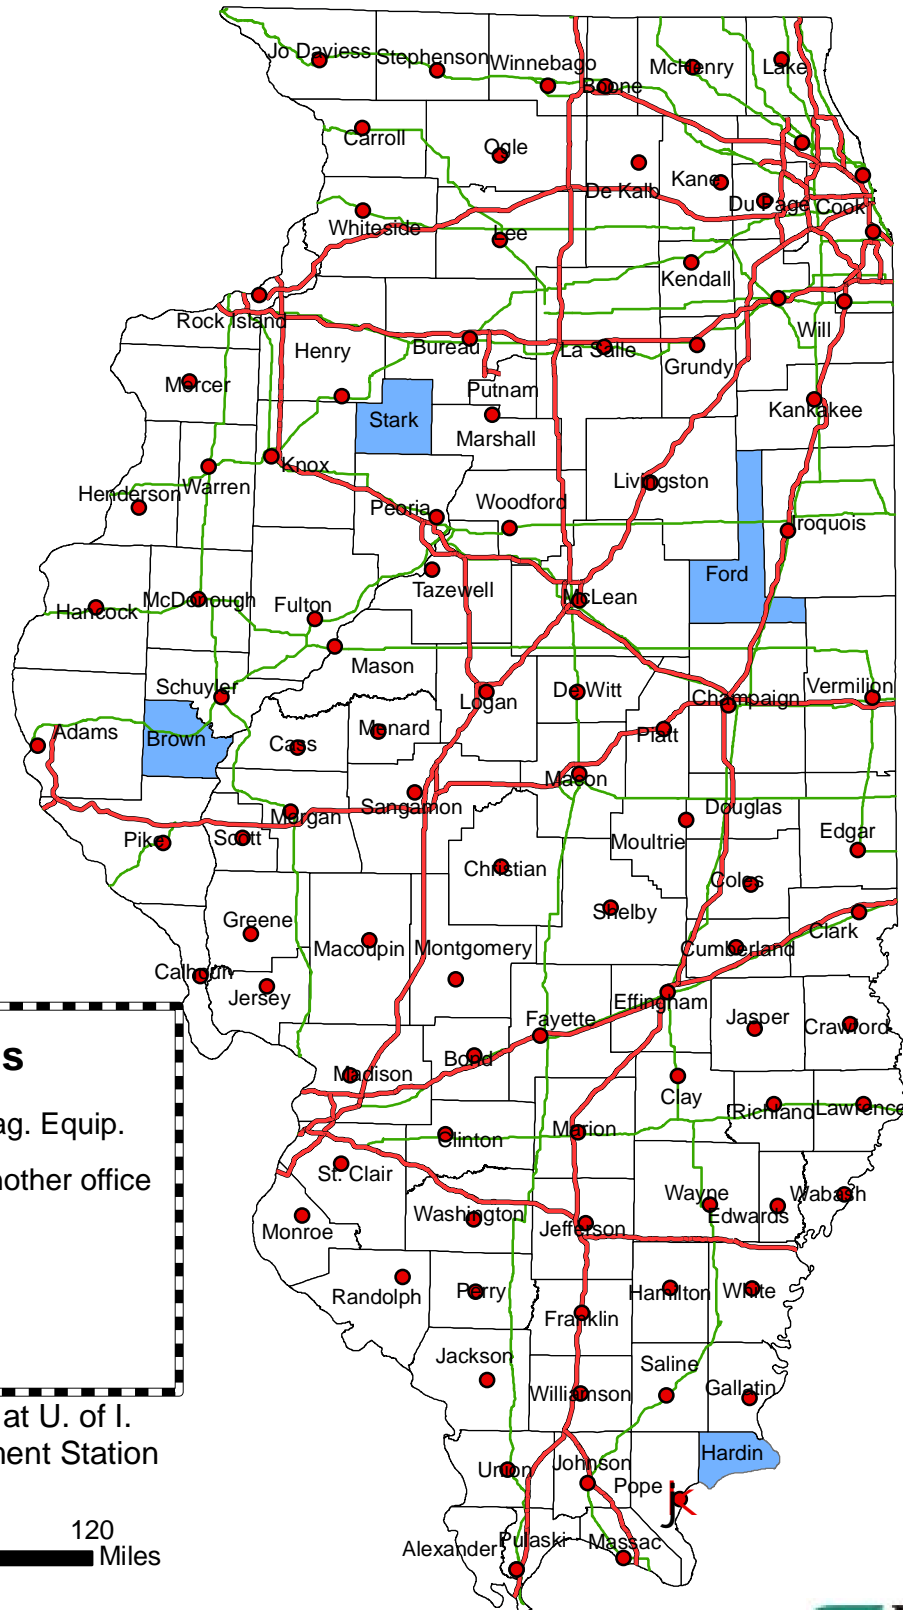

University of Illinois Extension Distance Diagnostics Locations

M

Equipment Locations

- Counties with Dist. Diag. Equip.
- Counties served by another office
- Office Locations
- US Highways
- Interstate Highways

➔ Pope Equipment Located at U. of I. Dixon Springs Ag Experiment Station